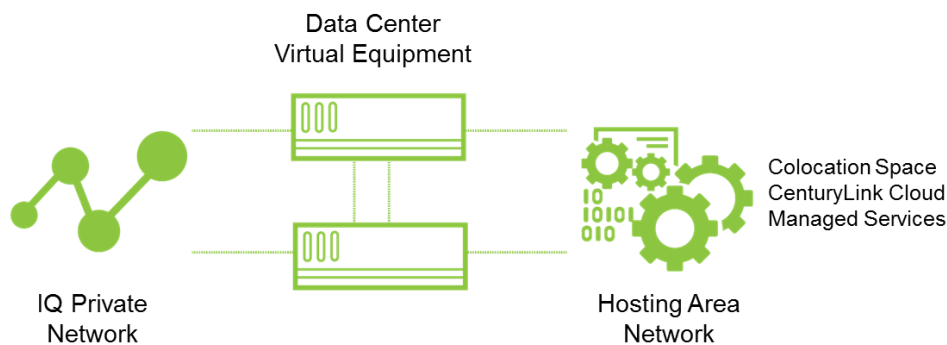

# CenturyLink IQ<sup>®</sup>+ Private Port

## Network Virtualization Delivering Optimal Data Center Connectivity at a Reduced Total Cost

With today's businesses requiring high performance connectivity to cloud services, colocation environments, and data center-based managed services, companies like yours are turning to CenturyLink to provide integrated solutions making it faster and easier to be connected to their business applications. As a recognized global leader in both data networking and hosting services, CenturyLink understands the challenges of these complex environments and works with you to provide you with a network solution that fits your needs.

CenturyLink IQ+ Private Port supports seamless private network connectivity into CenturyLink's comprehensive suite of managed services, cloud applications, and colocation space.

### CenturyLink IQ<sup>®</sup> Private Port with Data Center Access

A fully integrated solution that delivers scalable and resilient connectivity to all CenturyLink Data Center environments.

- No need for loops
- No need to purchase additional cross connects
- No need to purchase router or the additional space and power
- Built-in resiliency to keep your applications available to your MPLS private network
- Bandwidth on-demand solution